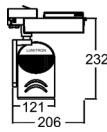

LED 8W / 10W / 13W

Replace: MR16 50W-75W

**ITTL-64**

LED 16W

Replace: PLC 2x18W

**ITTL-66**

LED 30W / 36W / 39W / 43W

Replace: PLT 2x32W / MH 70W